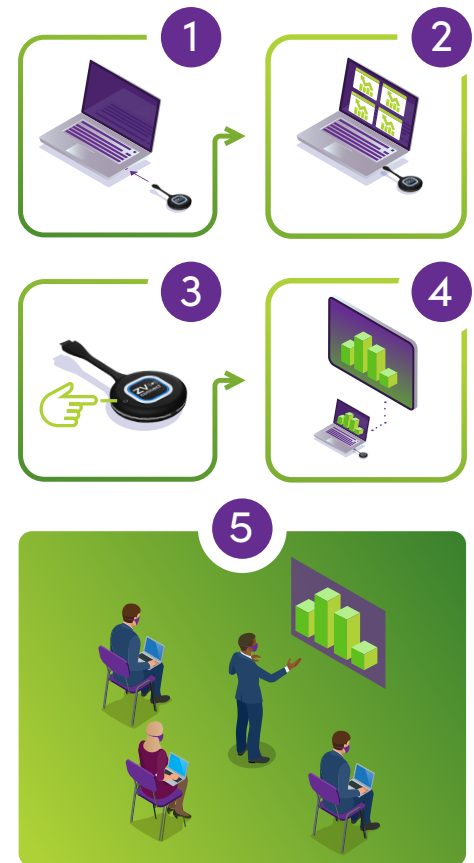

ZVconnect™
Wireless Presentation System

The simplest, most robust conference room video extension solution on the market.

The Transmitter plugs directly into your laptop's video output, and the Receiver into the HDMI video input of your display. No drivers or software to install. No USB or WiFi limitations. If your laptop can display it, it will be sent to the display.

Autodiscovery plug and play

ZVconnect receivers will auto-discover any ZVconnect transmitters in range. No WiFi network required. Just plug the transmitter into the source and you're ready to go.

Multiple Connection Options

Directly connect to either HDMI devices or USB-C devices such as MacBooks, Chrome tablets and Smartphones that support video output.

HD Formats

Transmitter supports inputs up to 1920 x 1200 at 60 Hz.*
Receiver scales output up to 3840 x 2160 at 60 Hz.*

Multi-view

Supports side by side multiview allowing 2 transmitters to be viewed simultaneously.

Control

Simple button press on the transmitter to begin sharing. Long button press to initiate multi-view feature.