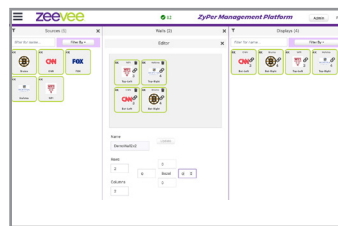

ZyPer Management Platform

zeevee
AV Over IP Made Easy

Product Number: ZUHD60MPRACKUNL

ZyPer MultiCodec Management Platform Interface

Create and Manage Multiviews with up to 19 Sources

Create and Manage Video Walls with up to 225 Displays

Configure Presets and Schedule them up to a year in advance

Preview streams / Confidence monitoring

Status	Routing	Config	Videoin	Network	EDID	Firmware	RS-232		
<input type="checkbox"/>	<input type="checkbox"/>	<input type="checkbox"/>	<input type="checkbox"/>	<input type="checkbox"/>	<input type="checkbox"/>	<input type="checkbox"/>	<input type="checkbox"/>		
Name	Filename	Audio	Name	Preferred Res	Max Res	Max Clock	Color Depth	YUV420	Audio
encoder1	NA	default	Switch	1920x1200p59.95	1920x1200p59.95	160.00	8	no	PCM
Jeremy	auto	default	unknown	0x0p0.00	0x0p0.00	0.00	8	no	PCM
CNN	zyperHd60	default	2Hd60	1920x1080p60.00	1920x1080p60.00	150.00	8	no	PCM...
WPI	zyperHd60	default	2Hd60	1920x1080p60.00	1920x1080p60.00	150.00	8	no	PCM...
Hofstra	zyperHd60	default	2Hd60	1920x1080p60.00	1920x1080p60.00	150.00	8	no	PCM...
Bruins	zyperHd60	default	2Hd60	1920x1080p60.00	1920x1080p60.00	150.00	8	no	PCM...
FOX	zyperHd60	default	2Hd60	1920x1080p60.00	1920x1080p60.00	150.00	8	no	PCM