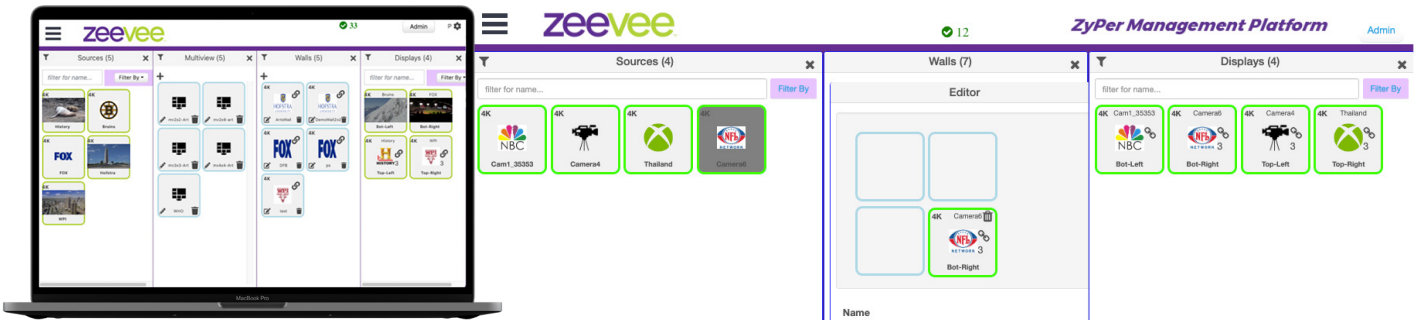

USB
Ports

Video
Network
Port

VGA Video
Port

What's in the box?

- ZyPerUHD and ZyPerUHD60 Enterprise Appliance Unlimited Licenses yPer4K Management Platform (MP) Enterprise Appliance Unlimited Licenses
- Power Cable

ZyPer Management Platform

zeevee
AV Over IP Made Easy

Product Number: ZUHD60MPRACKUNL

ZyPer MultiCodec Management Platform Interface

Create and Manage Multiviews with up to 19 Sources

Create and Manage Video Walls with up to 225 Displays

Configure Presets and Schedule them up to a year in advance

Preview streams / Confidence monitoring

Status	Routing	Config	Videoin	Network	EDID	Firmware	RS-232		
<input type="checkbox"/>	<input type="checkbox"/>	<input type="checkbox"/>	<input type="checkbox"/>	<input type="checkbox"/>	<input type="checkbox"/>	<input type="checkbox"/>	<input type="checkbox"/>		
Name	Filename	Audio	Name	Preferred Res	Max Res	Max Clock	Color Depth	YUV420	Audio
encoder1	NA	default	Switch	1920x1200p59.95	1920x1200p59.95	160.00	8	no	PCM
Jeremy	auto	default	unknown	0x0p0.00	0x0p0.00	0.00	8	no	PCM
CNN	zyperHd60	default	2Hd60	1920x1080p60.00	1920x1080p60.00	150.00	8	no	PCM...
WPI	zyperHd60	default	2Hd60	1920x1080p60.00	1920x1080p60.00	150.00	8	no	PCM...
Hofstra	zyperHd60	default	2Hd60	1920x1080p60.00	1920x1080p60.00	150.00	8	no	PCM...
Bruins	zyperHd60	default	2Hd60	1920x1080p60.00	1920x1080p60.00	150.00	8	no	PCM...
FOX	zyperHd60	default	2Hd60	1920x1080p60.00	1920x1080p60.00	150.00	8	no	PCM