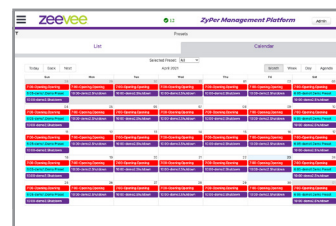

ZyPer Management Platform

zeevee
AV Over IP Made Easy

Product Number: ZUHD60MPRACKUNL

ZyPer MultiCodec Management Platform Interface

Create and Manage Multiviews with up to 19 Sources

Create and Manage Video Walls with up to 225 Displays

Configure Presets and Schedule them up to a year in advance

Preview streams / Confidence monitoring

Status	Routing	Config	Videoin	Network	EDID	Firmware	RS-232		
<input type="checkbox"/>	<input type="checkbox"/>	<input type="checkbox"/>	<input type="checkbox"/>	<input type="checkbox"/>	<input type="checkbox"/>	<input type="checkbox"/>	<input type="checkbox"/>		
Name	Filename	Audio	Name	Preferred Res	Max Res	Max Clock	Color Depth	YUV420	Audio
encoder1	NA	default	Switch	1920x1200p59.95	1920x1200p59.95	160.00	8	no	PCM
Jeremy	auto	default	unknown	0x0p0.00	0x0p0.00	0.00	8	no	PCM
CNN	zyperHd60	default	2Hd60	1920x1080p60.00	1920x1080p60.00	150.00	8	no	PCM...
WPI	zyperHd60	default	2Hd60	1920x1080p60.00	1920x1080p60.00	150.00	8	no	PCM...
Hofstra	zyperHd60	default	2Hd60	1920x1080p60.00	1920x1080p60.00	150.00	8	no	PCM...
Bruins	zyperHd60	default	2Hd60	1920x1080p60.00	1920x1080p60.00	150.00	8	no	PCM...
FOX	zyperHd60	default	2Hd60	1920x1080p60.00	1920x1080p60.00	150.00	8	no	PCM