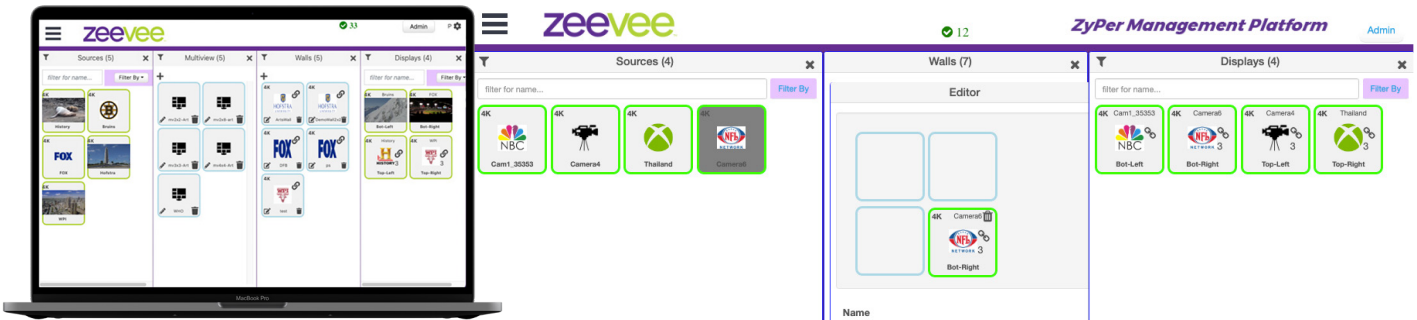

USB
Ports

Video
Network
Port

VGA Video
Port

What's in the box?

- ZyPer4K Management Platform (MP) Enterprise Appliance Unlimited Licenses
- Power Cable

ZyPer Management Platform

Product Number: Z4KMPRACKUNL

ZyPer MultiCodec Management Platform Interface

Create and Manage Multiviews with up to 19 Sources

Create and Manage Video Walls with up to 225 Displays

Configure Presets and Schedule them up to a year in advance

Preview streams / Confidence monitoring

Status	Routing	Config	Videoin	Network	EDID	Firmware	RS-232
<input type="checkbox"/>	Set ✓		Set ✓				
<input type="checkbox"/>	encoder1	NA	default	Switch	1920x1200p59.95	1920x1200p59.95	160.00 8 no PCM
<input type="checkbox"/>	Jeremy	auto	default	unknown	0x0p0.00	0x0p0.00	0.00 8 no PCM
<input type="checkbox"/>	CNN	zyperHd60	default	2Hd60	1920x1080p60.00	1920x1080p60.00	150.00 8 no PCM...
<input type="checkbox"/>	WPI	zyperHd60	default	2Hd60	1920x1080p60.00	1920x1080p60.00	150.00 8 no PCM...
<input type="checkbox"/>	Hofstra	zyperHd60	default	2Hd60	1920x1080p60.00	1920x1080p60.00	150.00 8 no PCM...
<input type="checkbox"/>	Bruins	zyperHd60	default	2Hd60	1920x1080p60.00	1920x1080p60.00	150.00 8 no PCM...
<input type="checkbox"/>	FOX	zyperHd60	default	2Hd60	1920x1080p60.00	1920x1080p60.00	150.00 8 no PCM