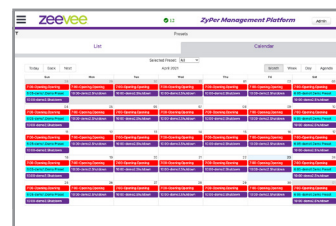

USB
Ports

Video
Network
Port

VGA Video
Port

What's in the box?

- ZyPer4K Management Platform (MP) Enterprise Appliance 512 Licenses
- Power Cable

ZyPer Management Platform

zeevee
AV Over IP Made Easy

Product Number: Z4KMPRACK512

ZyPer MultiCodec Management Platform Interface

Create and Manage Multiviews with up to 19 Sources

Create and Manage Video Walls with up to 225 Displays

Configure Presets and Schedule them up to a year in advance