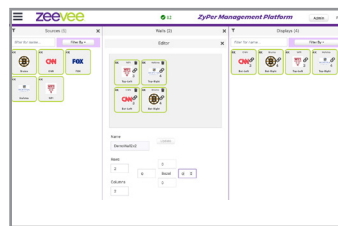

Z4KMPRACK512

Power

Dimensions

(W x H x D)

17.2 in x 1.7 in x 11.3 in

(437 mm x 43 mm x 287 mm)

Management
Network Port

Serial
Port

USB
Ports

Video
Network
Port

VGA Video
Port

What's in the box?

- ZyPer4K Management Platform (MP) Enterprise Appliance 512 Licenses
- Power Cable

ZyPer Management Platform

zeevee
AV Over IP Made Easy

Product Number: Z4KMPRACK512

ZyPer MultiCodec Management Platform Interface

Create and Manage Multiviews with up to 19 Sources

Create and Manage Video Walls with up to 225 Displays

Configure Presets and Schedule them up to a year in advance