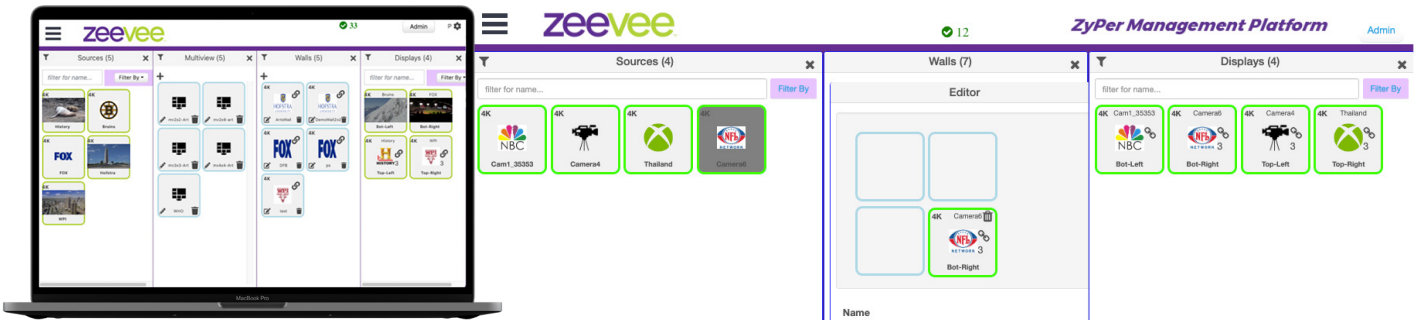

USB
Ports

Video
Network
Port

VGA Video
Port

What's in the box?

- ZyPer4K Management Platform (MP) Enterprise Appliance 512 Licenses
- Power Cable

ZyPer Management Platform

zeevee
AV Over IP Made Easy

Product Number: Z4KMPRACK512

ZyPer MultiCodec Management Platform Interface

Create and Manage Multiviews with up to 19 Sources

Create and Manage Video Walls with up to 225 Displays

Configure Presets and Schedule them up to a year in advance