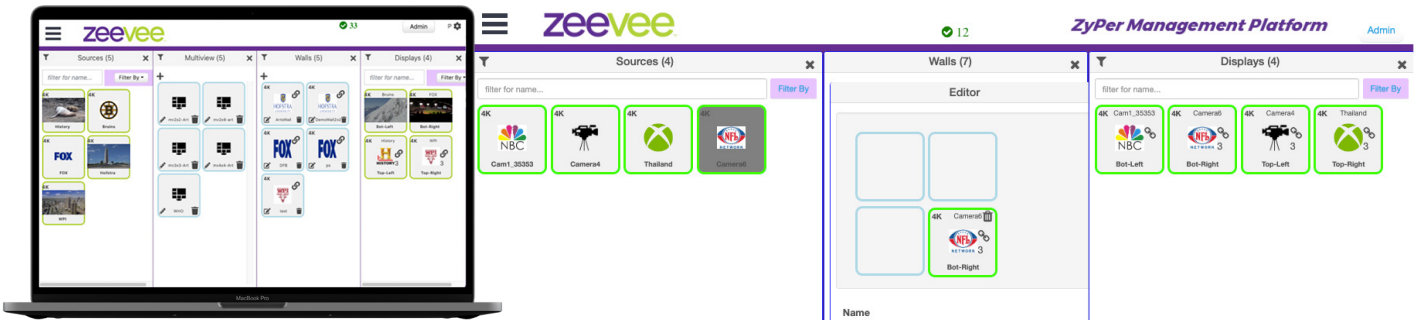

USB
Ports

Video
Network
Port

VGA Video
Port

What's in the box?

- ZyPer4K Management Platform (MP) Enterprise Appliance 48 Licenses
- Power Cable

ZyPer Management Platform

zeevee
AV Over IP Made Easy

Product Number: Z4KMPRACK48

ZyPer MultiCodec Management Platform Interface

Create and Manage Multiviews with up to 19 Sources

Create and Manage Video Walls with up to 225 Displays

Configure Presets and Schedule them up to a year in advance

Preview streams / Confidence monitoring

Status	Routing	Config	VideoIn	Network	EDID	Firmware	RS-232			
<input type="checkbox"/>	Set ✓		Set ✓							
<input type="checkbox"/>	encoder1	NA	default	Switch	1920x1200p59.95	1920x1200p59.95	160.00	8	no	PCM
<input type="checkbox"/>	Jeremy	auto	default	unknown	0x0p0.00	0x0p0.00	0.00	8	no	PCM
<input type="checkbox"/>	CNN	zyperHd60	default	2Hd60	1920x1080p60.00	1920x1080p60.00	150.00	8	no	PCM...
<input type="checkbox"/>	WPI	zyperHd60	default	2Hd60	1920x1080p60.00	1920x1080p60.00	150.00	8	no	PCM...
<input type="checkbox"/>	Hofstra	zyperHd60	default	2Hd60	1920x1080p60.00	1920x1080p60.00	150.00	8	no	PCM...
<input type="checkbox"/>	Bruins	zyperHd60	default	2Hd60	1920x1080p60.00	1920x1080p60.00	150.00	8	no	PCM...
<input type="checkbox"/>	FOX	zyperHd60	default	2Hd60	1920x1080p60.00	1920x1080p60.00	150.00	8	no	PCM