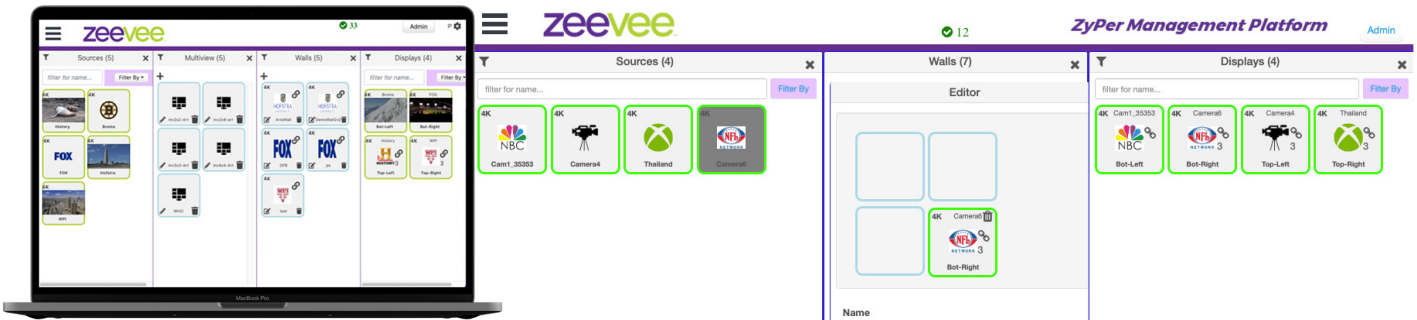

USB  
Ports

Video  
Network  
Port

VGA Video  
Port

---

## What's in the box?

- ZyPer4K Management Platform (MP) Enterprise Appliance 120 Licenses
- Power Cable

# ZyPer Management Platform

**zeevee**  
AV Over IP Made Easy

Product Number: Z4KMPRACK120

## ZyPer MultiCodec Management Platform Interface

Create and Manage Multiviews with up to 19 Sources

Create and Manage Video Walls with up to 225 Displays

Configure Presets and Schedule them up to a year in advance