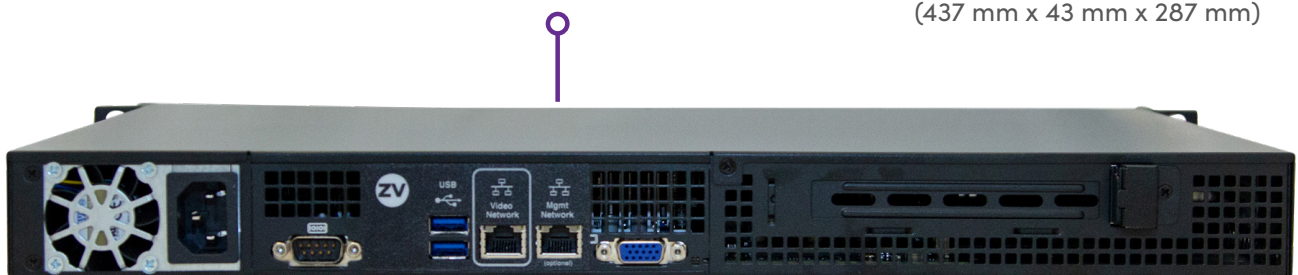

## ZyPer4K Management Platform (MP) Enterprise Appliance 120 Licenses

ZyPer4K Management Platform (MP) Enterprise Appliance 120 Licenses is a LINUX appliance (1RU Rack Mount System) with API and intuitive graphic user interface for management of ZyPer4K AVoIP Encoders and Decoders. Includes power supply and licenses for up to 120 AVoIP Encoder/Decoders.

### Z4KMPRACK120

Power

Dimensions

(W x H x D)

17.2 in x 1.7 in x 11.3 in

(437 mm x 43 mm x 287 mm)

Management  
Network Port

Serial  
Port

USB  
Ports

Video  
Network  
Port

VGA Video  
Port

---

## What's in the box?

- ZyPer4K Management Platform (MP) Enterprise Appliance 120 Licenses
- Power Cable