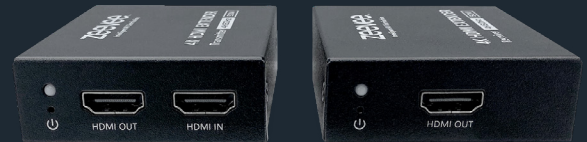

HDMIEXT

HDMIEXT is a point to point HDMI 2.0 extender kit supporting near zero latency transmission of up to 4K@60Hz video/audio signals over standard Cat6/6A/7 cable. Distances up to 50m at 4K resolution are supported. The transmitter supports HDMI loop out. IR passthrough is also supported.

About ZeeVee

The company has revolutionized the pro AV and IT industries with its award-winning encoders, decoders and software. Integrators and AV consultants rely on ZeeVee for its reliability, value and easy-to-install AV over IP, RF modulation and IP streaming platforms for enterprise, academic, government, healthcare, casino, museum, hospitality and retail customers. The company is a founding member of the SDVoE Alliance and a PSNI Global Alliance Vendor Partner. It holds a GSA schedule and its products are TAA-compliant. ZeeVee is headquartered in greater Boston with its European head office in Augsburg, Germany and Southeast Asian offices in Singapore.

For more information visit www.zeevee.com

ZeeVee holds GSA Contract # 47QTCA19D00JZ.
REV20240628