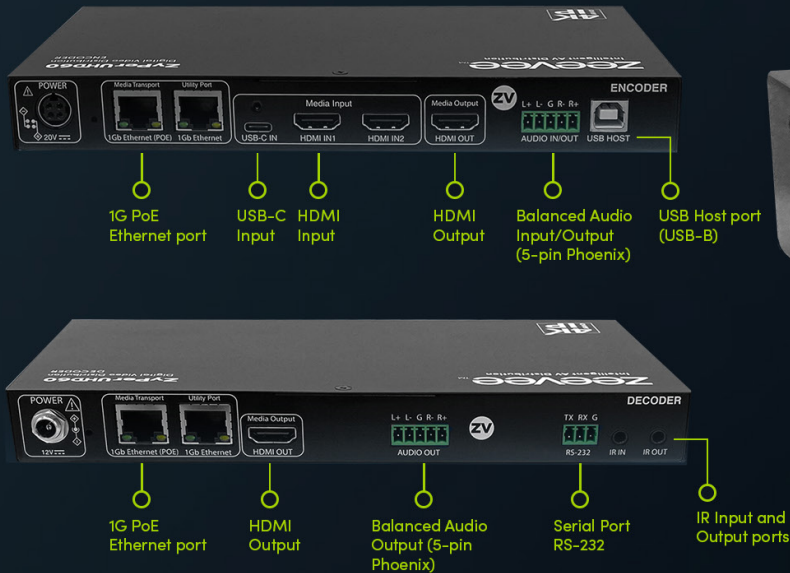

From huddle rooms to the largest pro AV integration projects