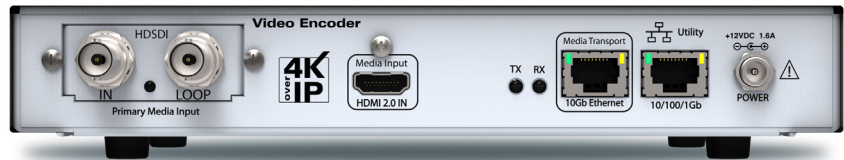

10GBPS ETHERNET PRODUCTS

ZyPer4k SDVoE

Encoders & Decoders

Uncompressed 4k with near-zero latency and Input Flexibility: HDMI, HD-SDI, DisplayPort, Analog (YPrPB, HD15 VGA, CVBS) along with optional USB and Dante.