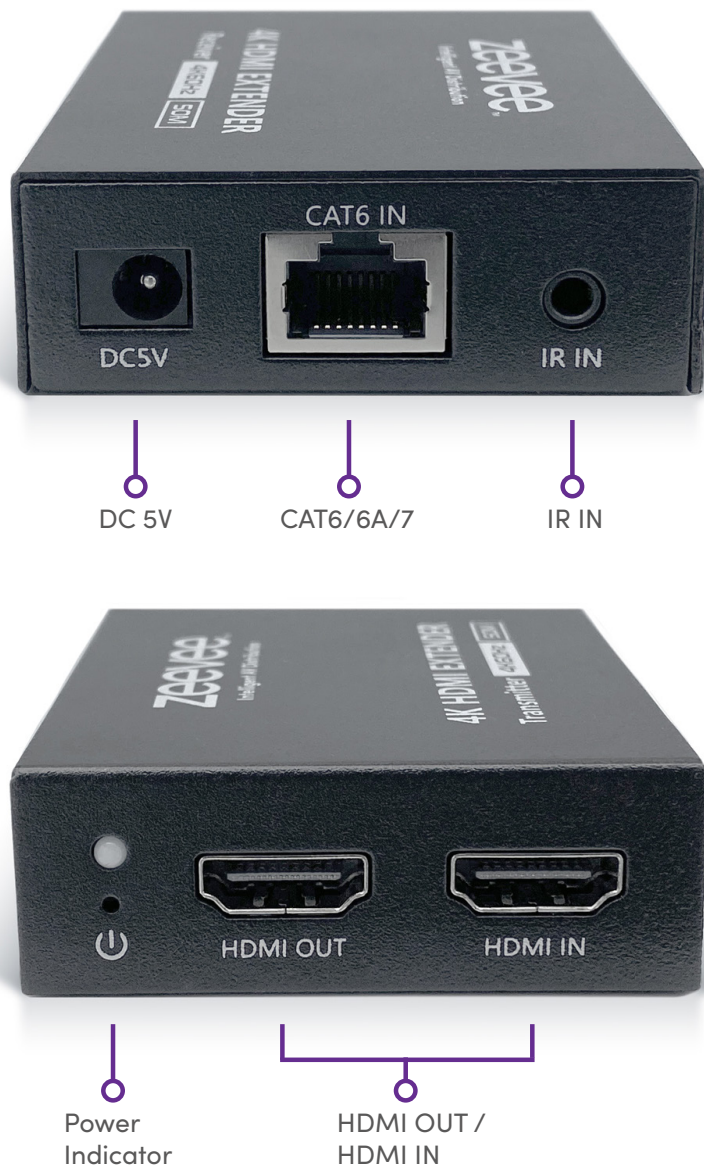

HDMI Extender

Product Number: HDMIEXT

ZeeVee HDMI Extender

ZeeVee HDMI Extender is a 50M HDMI and IR Extender Pair. Transmitter and Receiver. UHD@60Hz HDR Support. Includes Transmitter, Receiver, InfraRed TX/RX and two International Power supplies. Requires power on both ends.

HDMIEXT

What's in the box?

- Transmitter
- Receiver
- 2x Universal Power Adapters
- IR Blaster cable
- IR Receiver cable